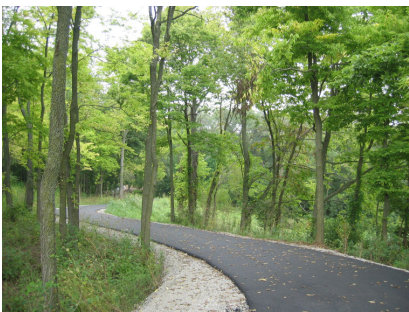

Steeplechase at Stonehill Village Home To the Lifestyle You Enjoy

Steeplechase

Steeplechase at Stonehill Village features luxurious single-family, detached patio homes in a variety of floor plans built by seven of the area premiere custom home builders.

Enjoy Low Maintenance

Included in your Neighborhood Association Fees are routine lawn maintenance tasks including mowing, 3 lawn treatments, mulching and snow removal (after two inches of accumulation.)

Enjoy Your New Lifestyle

Steeplechase residents have full access to all of the amenities offered in the Stonehill Village Community, including swimming pools, tennis courts, paved walking trails, fitness center, and more.